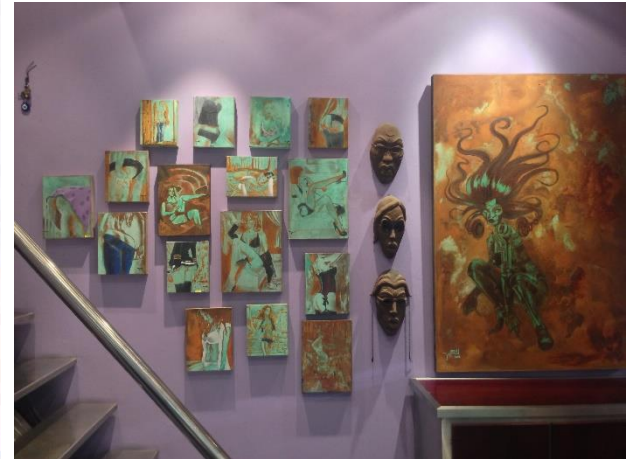

Yiull Damaso

MURALS AND COMMISSIONED ARTWORK